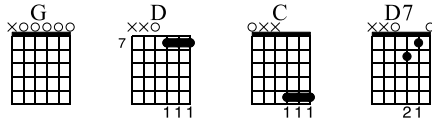

Silent Night

C G D G B D

①=D

⑤=G

⑥=C

♩=90

S-Gt

1 2 3 4

add harmony & extra bass

Capo. fret 5

partial barre 7th

5 6 7 8

“ring” finger

9 10 11 12

partial barre 7th

pinky