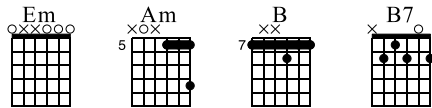

Spanish Romance

level 1

Standard tuning

♩ = 120

S-Gt

Am B

partial barre of 5th fret

T
A
B

Em

T
A
B

B7 Em

T
A
B