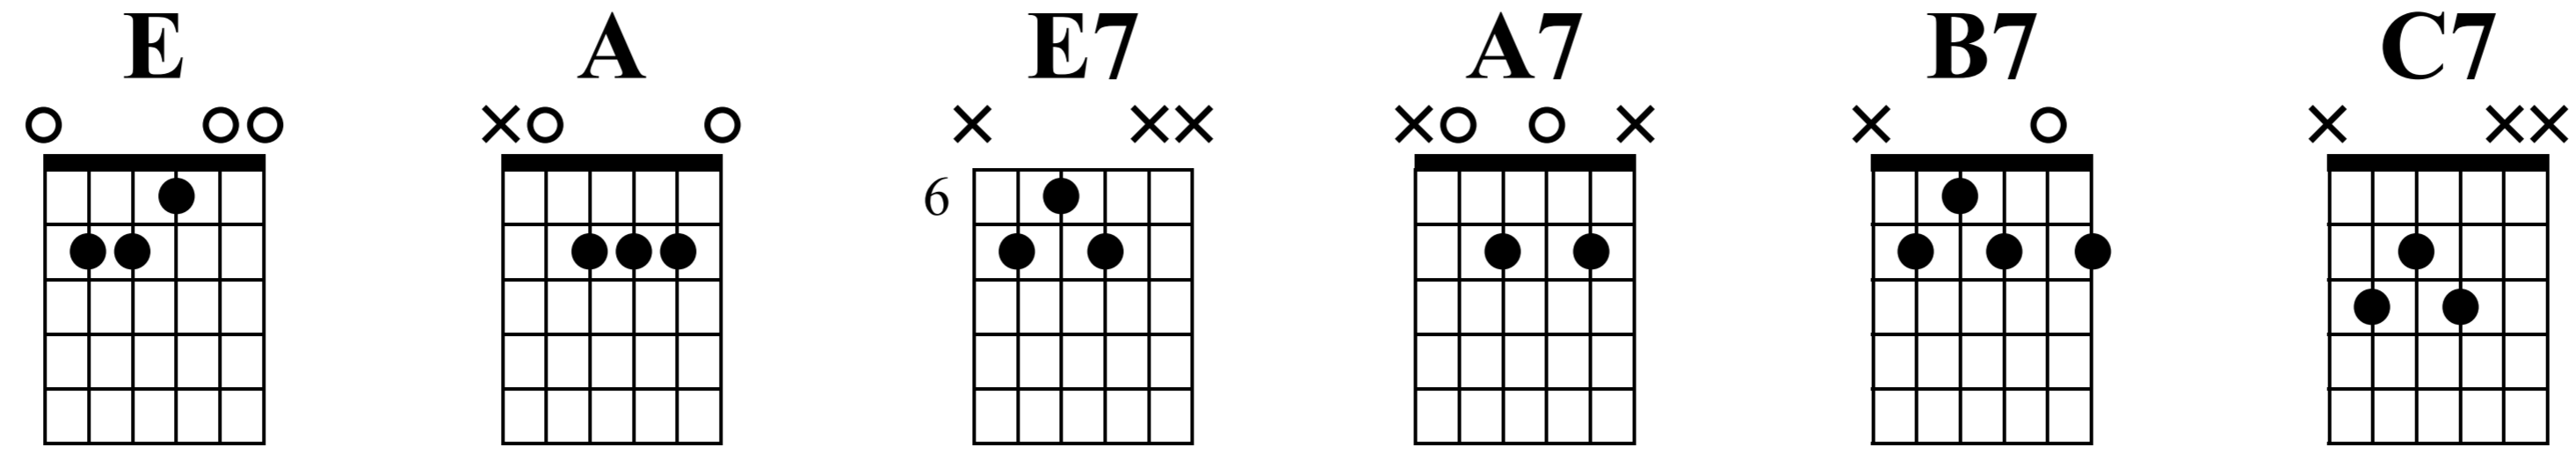

Fingerstyle Blues #5

Standard tuning
♩ = 120

1

2

E

E7

'blues #4'

4