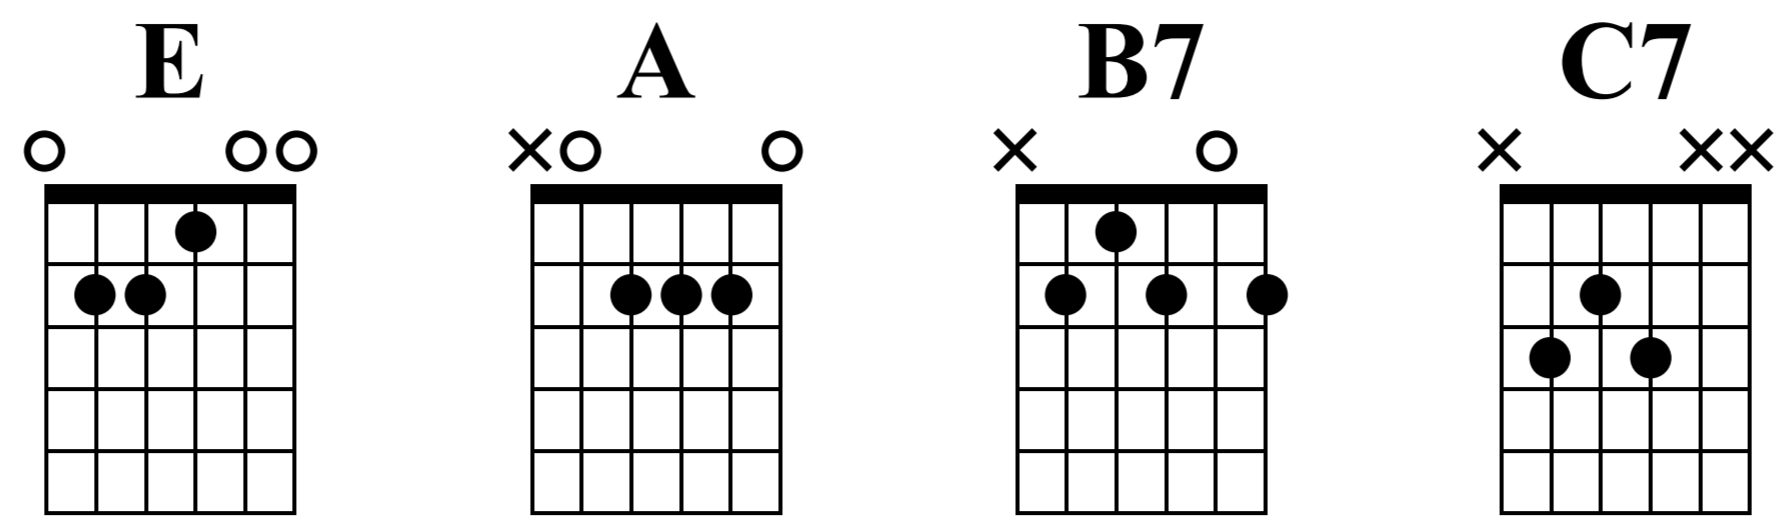

Fingerstyle Blues - #3

Standard tuning
♩ = 120

(i) index

(blues #1)

E

A

E

B7