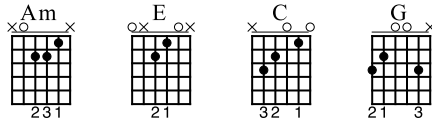

Fur Elise - level 1

Ludwig van Beethoven

Standard tuning

♩ = 120

A Verse *Melody only*

S-Gt

f
Capo. fret 2

T
A
B

T
A
B

A Verse

Am E Am

adding arpeggios

T
A
B

Am E Am

pickup into next theme

T
A
B