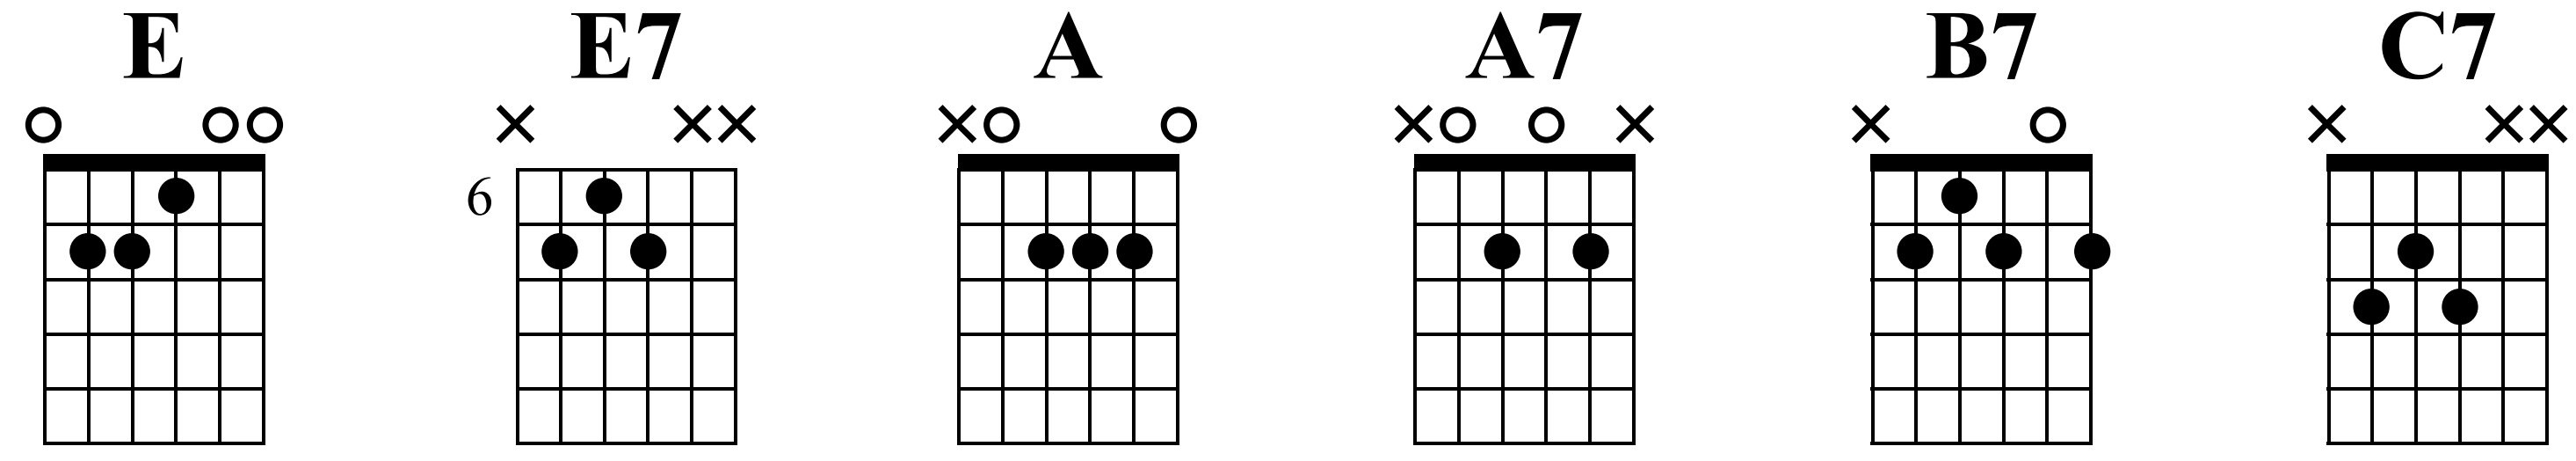

Fingerstyle Blues #6

Standard tuning
♩ = 120

1

2

E

E7

4

A